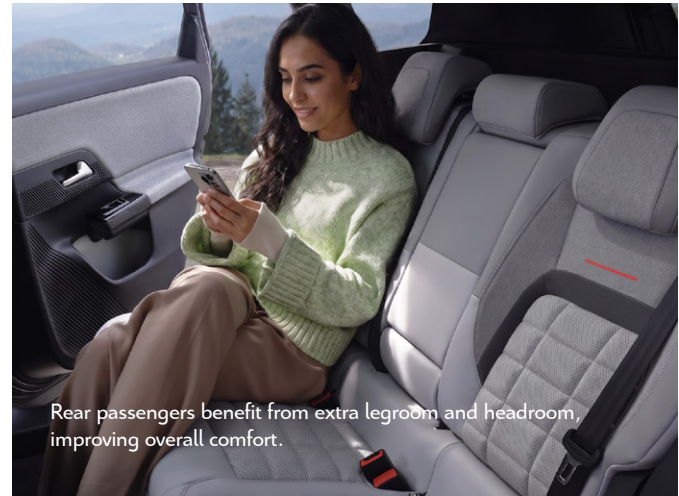

XL COMFORT & SPACE

Maximum comfort starts with the cocoon effect, created by warm interiors that are soft to the touch alongside soft acoustics that imbue the cabin with a calm ambience. All passengers will appreciate the exceptional legroom and headroom, complemented by generously proportioned seats.

It provides a large 565 VDA-litre boot, with flexible seating (40/20/40 split) to adjust between passenger comfort and cargo space. Additional conveniences include a split luggage cover and an optional hands-free motorised tailgate.